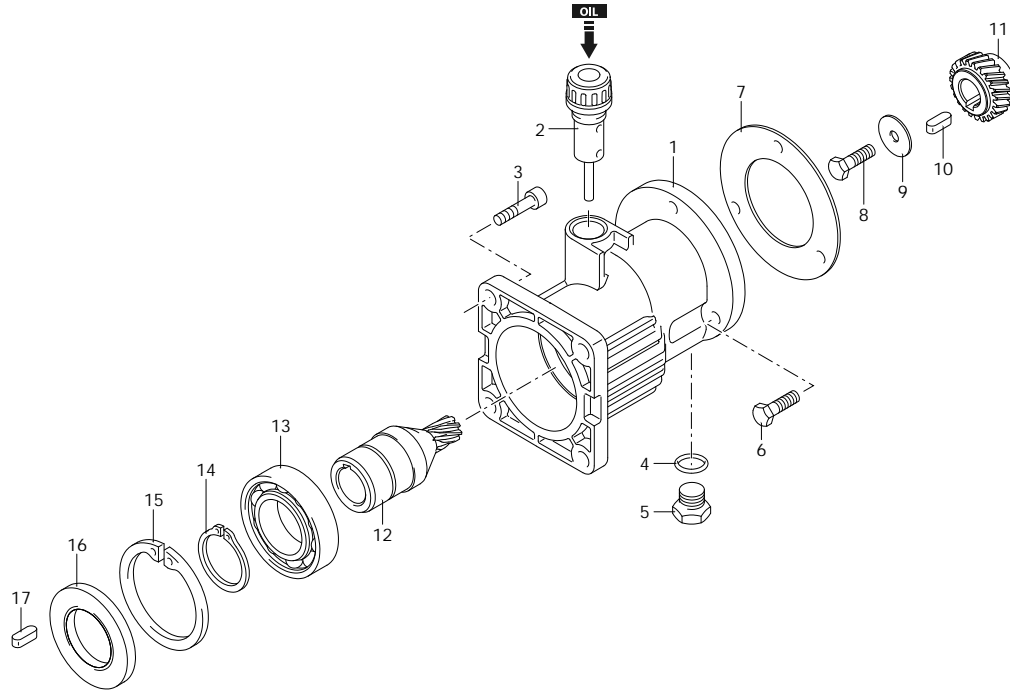

Gear boxes

31617 CR 1:3,47 ø 3/4"

31617

Code	Description		Q	Note	Validity
1	3340400	Box	1		
2	3340710	Plug	1		
3	320360	Screw	4		
3	620440	Screw	4	TCEI M8x22	
4	820510	O-ring	1	Ø 10,82x1,78	
5	880581	Plug	1	1/4" G	Loxéal 24-18
6	130610	Screw	3	TE M6x20	
7	3340410	Gasket	1		Seal with Arexons Mastic
8	110640	Screw	1	TE M6x6	Loxéal 55-14
9	391470	Washer	1		
10	1200450	Key	1		
11	3340470	Gear	1	Z=23	
12	3340480	Pinion	1	Z=8 (ø 3/4")	
13	881650	Bearing	1		Press Mount
14	320242	Ring	1	seeger Øe 30	
15	881670	Ring	1	seeger Øi 55	
16	881660	Ring	1	seal	Lubricate with Mineral Grease
17	3340770	Key	1		
31617	31617	Gear boxe	1		

R_004_ar

Customer: AR
Customer Code:

W 90
0,200 Kg

Revision: 1

Date: 21/02/2025

Validity: < XX/YY = From week/year