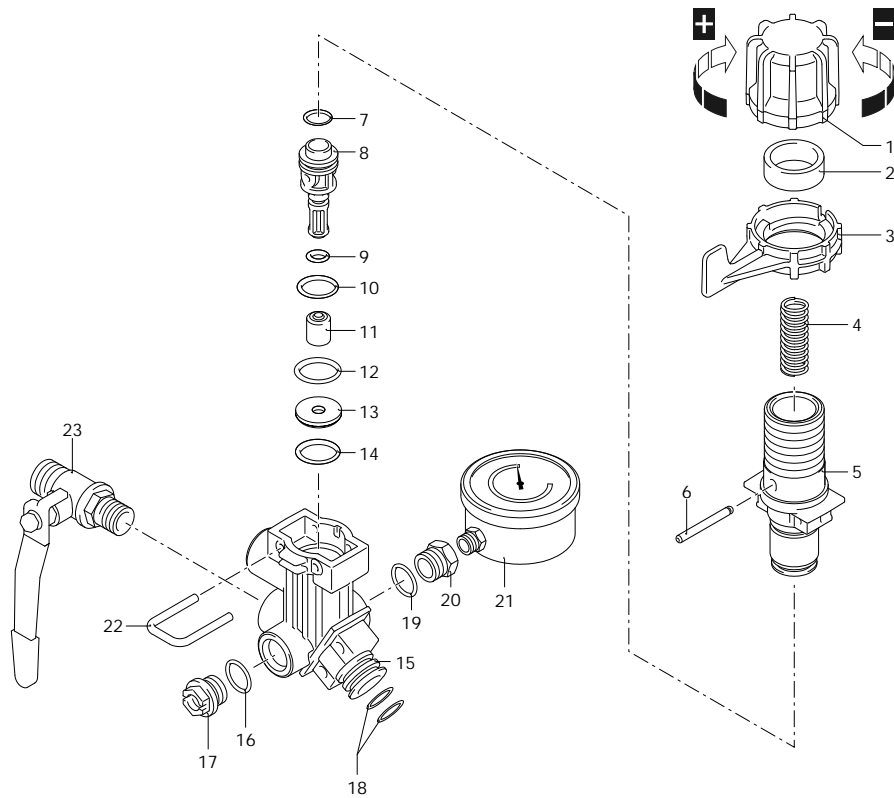

Customer: AR
Customer Code:

Revision: 1
Date: 21/02/2025

Validity: < XX/YY = From week/year

ELECTRIC MOTOR PUMP AR 25 BP

33432 ELECTRIC MOTOR PUMP AR 25 BP G.C.I. - BlueFlex

32371

Code	Description	Q	Note	Validity
1	3340331 Knob	1		
2	3340800 Spacer	1		
3	3340320 Lever	1		
4	3340670 Spring	1		
5	3340620 Body	1		
6	3340450 Pin	1		
7	1880260 O-ring	1	Ø 15,08x2,62	
8	3340310 Shutter	1		
9	2260100 O-ring	1	Ø 6,02x2,62	
10	390060 O-ring	1	Ø 20,63x2,62	
11	3340351 Spacer	1		
12	390180 O-ring	1	Ø 18,72x2,62	Lubricate with motor oil
13	3340630 Spacer	1		
14	800210 O-ring	1	Ø 13,10x2,62	Lubricate with motor oil
15	3340610 Body	1		
16	2840890 O-ring	1	Ø 14x2	Lubricate Molykote PG54
17	3120690 Plug	1	3/8" G	
18	960160 O-ring	2	Ø 17,86x2,62	Lubricate Molykote PG54
19	740290 O-ring	1	Ø 14x1,78	Lubricate Molykote PG54
20	1880250 Fitting	1		Loxeal 55-14
21	391240 Pressure gauge	1	Ø63 - 0÷24bar	
22	3340290 Fork	1		
23	1880492 Valve	1	3/8" G - 1/2" G (M-M)	
32371	32371 Control units	1		

GC_01-006

Customer: AR
Customer Code:

Revision:

Date: 21/02/2025

Validity: < XX/YY = From week/year

ELECTRIC MOTOR PUMP AR 25 BP

33432 ELECTRIC MOTOR PUMP AR 25 BP G.C.I. - BlueFlex

Code	Description	Q	Note	Validity
1	45374 Motor	1	12 V	
2	2480320 Nut	4		
3	3340430 Flange	1		
4	480650 Washer	4		
5	480621 Screw	4	TE M5x25	
6	780330 Screw	4	TCEI M6x20	