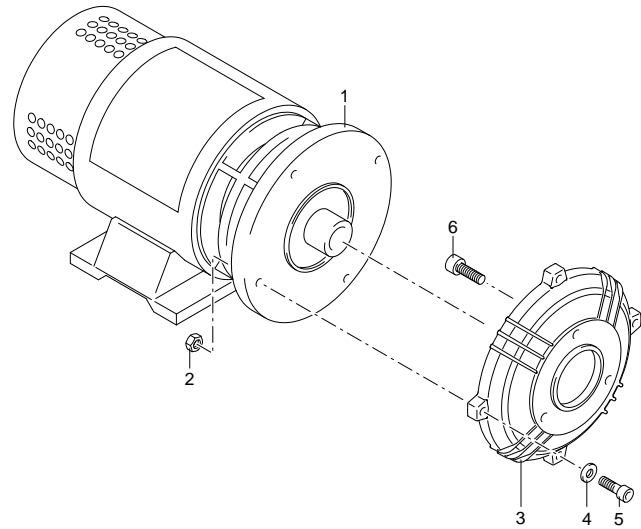

Customer: AR
Customer Code:

Revision: 1
Date: 21/02/2025

Validity: < XX/YY = From week/year

ELECTRIC MOTOR PUMP AR 25 BP

33432 ELECTRIC MOTOR PUMP AR 25 BP G.C.I. - BlueFlex

32371

Code	Description	Q	Note	Validity
1	3340331 Knob	1		
2	3340800 Spacer	1		
3	3340320 Lever	1		
4	3340670 Spring	1		
5	3340620 Body	1		
6	3340450 Pin	1		
7	1880260 O-ring	1	Ø 15,08x2,62	
8	3340310 Shutter	1		
9	2260100 O-ring	1	Ø 6,02x2,62	
10	390060 O-ring	1	Ø 20,63x2,62	
11	3340351 Spacer	1		
12	390180 O-ring	1	Ø 18,72x2,62	Lubricate with motor oil
13	3340630 Spacer	1		
14	800210 O-ring	1	Ø 13,10x2,62	Lubricate with motor oil
15	3340610 Body	1		
16	2840890 O-ring	1	Ø 14x2	Lubricate Molykote PG54
17	3120690 Plug	1	3/8" G	
18	960160 O-ring	2	Ø 17,86x2,62	Lubricate Molykote PG54
19	740290 O-ring	1	Ø 14x1,78	Lubricate Molykote PG54
20	1880250 Fitting	1		Loxeal 55-14
21	391240 Pressure gauge	1	Ø63 - 0÷24bar	
22	3340290 Fork	1		
23	1880492 Valve	1	3/8" G - 1/2" G (M-M)	
32371	32371 Control units	1		

GC_01-006

Customer: AR
Customer Code:

Revision:

Date: 21/02/2025

Validity: < XX/YY = From week/year

ELECTRIC MOTOR PUMP AR 25 BP

33432 ELECTRIC MOTOR PUMP AR 25 BP G.C.I. - BlueFlex

Code	Description	Q	Note	Validity
1	45374 Motor	1	12 V	
2	2480320 Nut	4		
3	3340430 Flange	1		
4	480650 Washer	4		
5	480621 Screw	4	TE M5x25	
6	780330 Screw	4	TCEI M6x20	