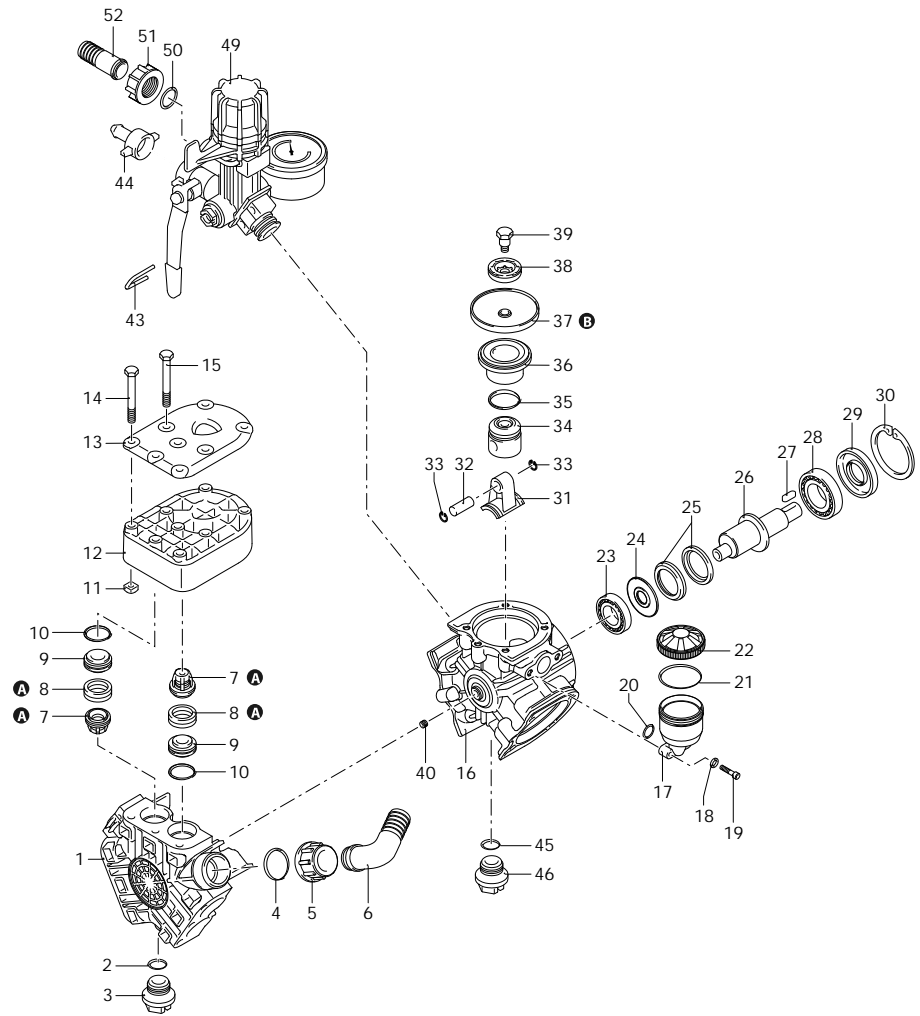

ELECTRIC MOTOR PUMP AR 25 BP

33432 ELECTRIC MOTOR PUMP AR 25 BP G.C.I. - BlueFlex

334_01-003_ar

Customer: AR
Customer Code:

SAE 30
0,180 Kg

Revision: 1

Date: 21/02/2025

Validity: < XX/YY = From week/year

Code	Description	Q	Note	Validity
1	3340030 Line	1		
2	2840890 O-ring	1	Lubricate Molykote PG54	
3	3120690 Plug	1	C=2Nm	
4	1140450 O-ring	1	Lubricate Molykote PG54	
5	3120440 Ring nut	1		
6	3120460 Elbow	1		
7	3349050 Valve	6		
8	3340210 Gasket	6	Lubricate Molykote PG54	
9	3340200 Spacer	6		
10	390060 O-ring	6		
11	3340600 Nut	9	C=5Nm	
12	3340020 Head	3		
13	3340590 Plate	3		
14	3340220 Screw	9	C=5Nm	
15	3340180 Screw	15	C=10Nm	
16	3340011 Pump body	1		
17	1040310 Tank	1		
18	550332 Washer	2		
19	850670 Screw	2	C=10Nm	
20	390180 O-ring	1	Lubricate with motor oil	
21	650920 O-ring	1	Lubricate with Mineral Grease	
22	1040324 Plug	1	red	
23	3340580 Bearing	1	Press Mount	
24	3340130 Spacer	1		
25	3340491 Ring	2		
26	3340570 Shaft	1	ED marked	
27	1200450 Key	1		
28	380230 Bearing	1	Press Mount	
29	3120150 Ring	1	seal	Lubricate with motor oil
30	1460490 Ring	1	seeger Øi 47	
31	3340541 Connecting-rod	3	aluminium	
32	3340510 Pin	3		Lubricate with Mineral Grease
33	480160 Ring	6	seeger Øi 10	
34	3340060 Piston	3	Ø 30	
35	3340280 Piston ring	3	Ø 30	
36	3340530 Sleeve	3	Ø 30	
37	3340081 Diaphragm	3	BlueFlex - Øe 60	
38	3340090 Plate	3		
39	3340070 Hub pin	3		C=10Nm
40	820440 Screw	1	M6x6	Loxeal 55-14
43	3340290 Fork	1		
44	110131 Hose tail	1	Ø 10	
45	820510 O-ring	1	Ø 10,82x1,78	
46	3202140 Plug	1	1/4" G	C=20Nm
49	32371 Control units	1		
50	800210 O-ring	1	Ø 13,10x2,62	Lubricate with motor oil
51	3120430 Ring nut	1	3/4" G	
52	3340660 Hose tail	1	Ø 16	