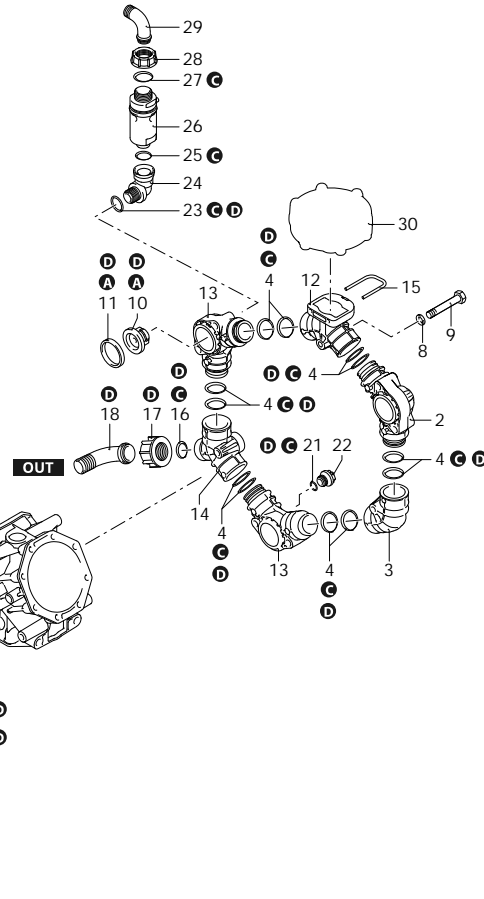

ELECTRIC MOTOR PUMP AR 80 BP

32245 ELECTRIC MOTOR PUMP AR 80 BP G.C.I. - BlueFlex

Code	Description	Q	Note	Validity
1	3240050 Line	1		
2	3240030 Line	4		
3	3240040 Line	3	intake/delivery	
4	390291 O-ring	24	Ø 28,25x2,62	Lubricate Molykote G-807
5	390290 O-ring	1	Ø 29x3	Lubricate Molykote PG54
6	750670 Ring nut	1	1" 1/2 G	
7	50267 Elbow	1	Ø 40	
8	3120760 Washer	12		
9	380211 Screw	12	TE M8x75	C=10Nm
10	2429050 Valve	6		
11	3460240 Gasket	6		Lubricate Molykote PG54
12	3240070 Line	1		
13	3240031 Line	2		
14	3240060 Line	1		
15	3460210 Fork	1		
16	1140450 O-ring	1	Ø 20,24x2,62	Lubricate Molykote PG54
17	3120440 Ring nut	1	1" G	
18	3120460 Elbow	1	Ø 25	
19	390315 Washer	6		
20	3240280 Screw	6	TE M8x55	C=12Nm Molykote 1000
21	2840890 O-ring	1	Ø 14x2	Lubricate Molykote PG54
22	3120690 Plug	1	3/8" G	C=2Nm
23	2440230 O-ring	1		
24	3460330 Fitting	1	3/8" G - 1/2" G (M-F)	
25	180101 O-ring	1	Ø 17,5x2	Lubricate with motor oil
26	1609000 Safety valve	1	20 bar	Loxeal 24-18
27	880831 O-ring	1	Ø 15,54x2,62 Viton	Lubricate Molykote G-807
28	550450 Ring nut	1	3/4" G	
29	550460 Elbow	1	Ø 18	
30	43065 Air chamber	1	BlueFlex	
31	550040 O-ring	2	Ø 26,65x2,62	Lubricate with motor oil
32	3120260 Nut	6	M8	C=20Nm
33	390315 Washer	12		
34	3460180 Semi air chamber	1	lower	
35	800192 Diaphragm	1	BlueFlex - Øe 94	
36	650542 Gasket	1		C=2,5NmLubricate with motor oil
37	180020 Air valve	1		C=3,5NmLoxeal 55-14
38	3460190 Semi air chamber	1	upper	
39	621782 Screw	6	TE M8x40	C=20Nm Molykote 1000
A	42805 Valve kit	1		
B	43127 Diaphragms kit	1	BlueFlex	
C	42857 O-ring kit	1		
D	47457 Maintenance repair kit	1	BlueFlex	

324_02-001

Customer: AR
Customer Code:

SAE 30
0,900 Kg

Revision: 1

Date: 06/02/2026

Validity: < XX/YY = From week/year