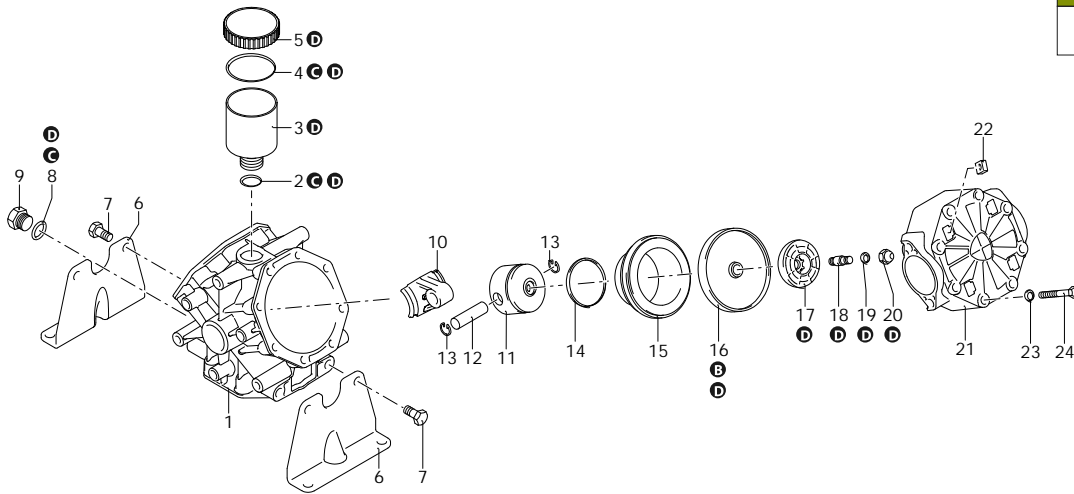

# ELECTRIC MOTOR PUMP AR 80 BP

32245 ELECTRIC MOTOR PUMP AR 80 BP G.C.I. - BlueFlex

Code	Description	Q	Note	Validity
1	3240010 Pump body	1		
2	720030 O-ring	1	Lubricate Molykote G-807	
3	3120240 Tank	1	C=20Nm	
4	650920 O-ring	1	Lubricate with Mineral Grease	
5	1040324 Plug	1		
6	3240090 Foot	2		
7	620342 Screw	4	C=30Nm	
8	740290 O-ring	1	Lubricate Molykote PG54	
9	880530 Plug	1	C=20Nm	
10	3240120 Connecting-rod	3	Lubricate with motor oil	
11	1040120 Piston	3		
12	1040070 Pin	3	Lubricate with Mineral Grease	
13	1040270 Ring	6		
14	650190 Piston ring	3		
15	3240130 Sleeve	3		
16	1040083 Diaphragm	3	BlueFlex - Øe 105	
17	3240110 Plate	3		
18	3240100 Hub pin	3	C=30Nm Loxeal 83-21	
19	320622 Washer	3		
20	2240110 Nut	3	C=25Nm	
21	3240020 Head	3		
22	3120510 Nut	12		
23	3120760 Washer	24		
24	621771 Screw	24	C=14Nm Molykote 1000	
A	42805 Valve kit	1		
B	43127 Diaphragms kit	1	BlueFlex	
C	42857 O-ring kit	1		
D	47457 Maintenance repair kit	1	BlueFlex	
E	47184 Tank kit	1		

# ELECTRIC MOTOR PUMP AR 80 BP

32245 ELECTRIC MOTOR PUMP AR 80 BP G.C.I. - BlueFlex

Code	Description		Q	Note	Validity
1	480900 Ring	seeger Øi 35	1		
2	1300230 Ring	seal	1	Lubricate with Mineral Grease	
3	3460110 Bearing		1	Press Mount	
4	3240320 Ring	Connecting-rod	2	Lubricate with motor oil	
5	3240190 Shaft	EB marked	1		
6	2280950 Key		1		
7	961780 Bearing		1		
8	3120160 Ring	seal	1	Lubricate with motor oil	
9	961790 Ring	seeger Øi 68	1		
A	42805 Valve kit		1		
B	43127 Diaphragms kit	BlueFlex	1		
C	42857 O-ring kit		1		
D	47457 Maintenance repair kit	BlueFlex	1		