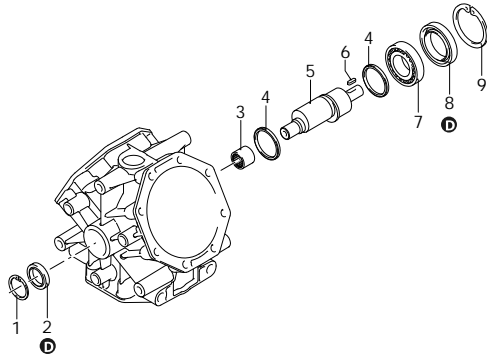

# ELECTRIC MOTOR PUMP AR 80 BP

32245 ELECTRIC MOTOR PUMP AR 80 BP G.C.I. - BlueFlex

Code	Description		Q	Note	Validity
1	480900 Ring	seeger Øi 35	1		
2	1300230 Ring	seal	1	Lubricate with Mineral Grease	
3	3460110 Bearing		1	Press Mount	
4	3240320 Ring	Connecting-rod	2	Lubricate with motor oil	
5	3240190 Shaft	EB marked	1		
6	2280950 Key		1		
7	961780 Bearing		1		
8	3120160 Ring	seal	1	Lubricate with motor oil	
9	961790 Ring	seeger Øi 68	1		
A	42805 Valve kit		1		
B	43127 Diaphragms kit	BlueFlex	1		
C	42857 O-ring kit		1		
D	47457 Maintenance repair kit	BlueFlex	1		