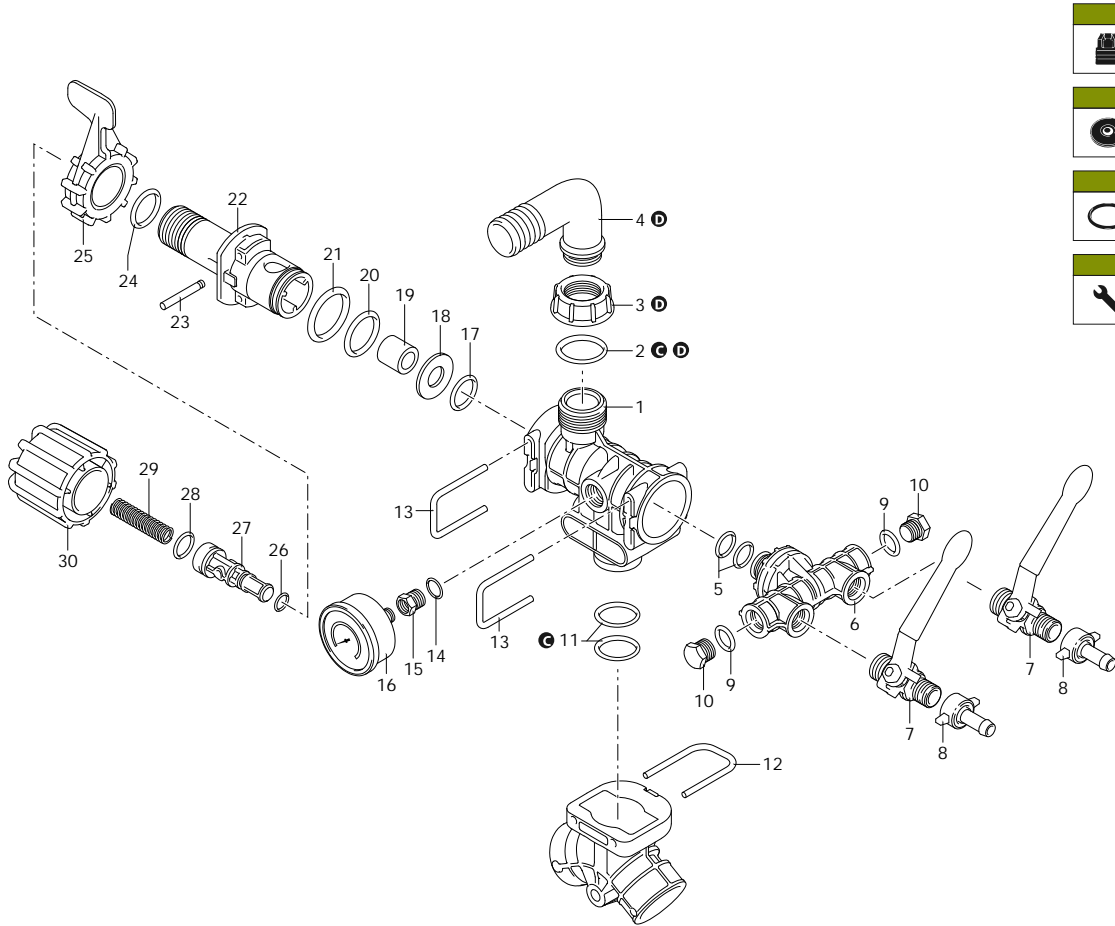

# ELECTRIC MOTOR PUMP AR 80 BP

32245 ELECTRIC MOTOR PUMP AR 80 BP G.C.I. - BlueFlex

Code	Description		Q	Note	Validity
1	480900 Ring	seeger Øi 35	1		
2	1300230 Ring	seal	1	Lubricate with Mineral Grease	
3	3460110 Bearing		1	Press Mount	
4	3240320 Ring	Connecting-rod	2	Lubricate with motor oil	
5	3240190 Shaft	EB marked	1		
6	2280950 Key		1		
7	961780 Bearing		1		
8	3120160 Ring	seal	1	Lubricate with motor oil	
9	961790 Ring	seeger Øi 68	1		
A	42805 Valve kit		1		
B	43127 Diaphragms kit	BlueFlex	1		
C	42857 O-ring kit		1		
D	47457 Maintenance repair kit	BlueFlex	1		

# ELECTRIC MOTOR PUMP AR 80 BP

32245 ELECTRIC MOTOR PUMP AR 80 BP G.C.I. - BlueFlex

Code	Description	Q	Note	Validity
1	3240350 Body	1		
2	1140450 O-ring	1	Ø 20,24x2,62	Lubricate Molykote PG54
3	3120440 Ring nut	1	1" G	
4	3120460 Elbow	1	Ø 25	
5	480440 O-ring	2	Ø 17,13x2,62	Lubricate Molykote G-807
6	3240450 Body	1	Regulator	
7	1880492 Valve	2	3/8" G - 1/2" G (M-M)	
8	110130 Hose tail	2	Ø 10	
9	2840890 O-ring	2	Ø 14x2	Lubricate Molykote PG54
10	3120690 Plug	2	3/8" G	
11	550350 O-ring	2	Ø 23,81x2,62	Lubricate with Mineral Grease
12	3460210 Fork	1		
13	3460210 Fork	2		
14	2840890 O-ring	1	Ø 14x2	Lubricate Molykote PG54
15	1880250 Fitting	1		Loxeal 55-14
16	3240470 Pressure gauge	1	Ø63 - 0+24bar	Loctite 2701
17	720030 O-ring	1	Ø 22,22x2,62	Lubricate Molykote G-807
18	3240421 Spacer	1		
19	3240391 Piston	1		
20	1520650 O-ring	1	Ø 29,82x2,62	Lubricate with motor oil
21	660170 O-ring	1	Ø 31,42x2,62	Lubricate Molykote G-807
22	3240360 Body	1	Regulator	
23	1880240 Pin	1		Lubricate Molykote PG54
24	961240 O-ring	1	Ø 31,47x1,78	
25	1880210 Ring nut	1		Lubricate Molykote PG54
26	391000 O-ring	1	Ø 9,13x2,62	Lubricate Molykote PG54
27	3240380 Piston	1	upper	
28	480440 O-ring	1	Ø 17,13x2,62	Lubricate Molykote G-807
29	3240410 Spring	1		
30	3240440 Knob	1		
A	42805 Valve kit	1		
B	43127 Diaphragms kit	1	BlueFlex	
C	42857 O-ring kit	1		
D	47457 Maintenance repair kit	1	BlueFlex	